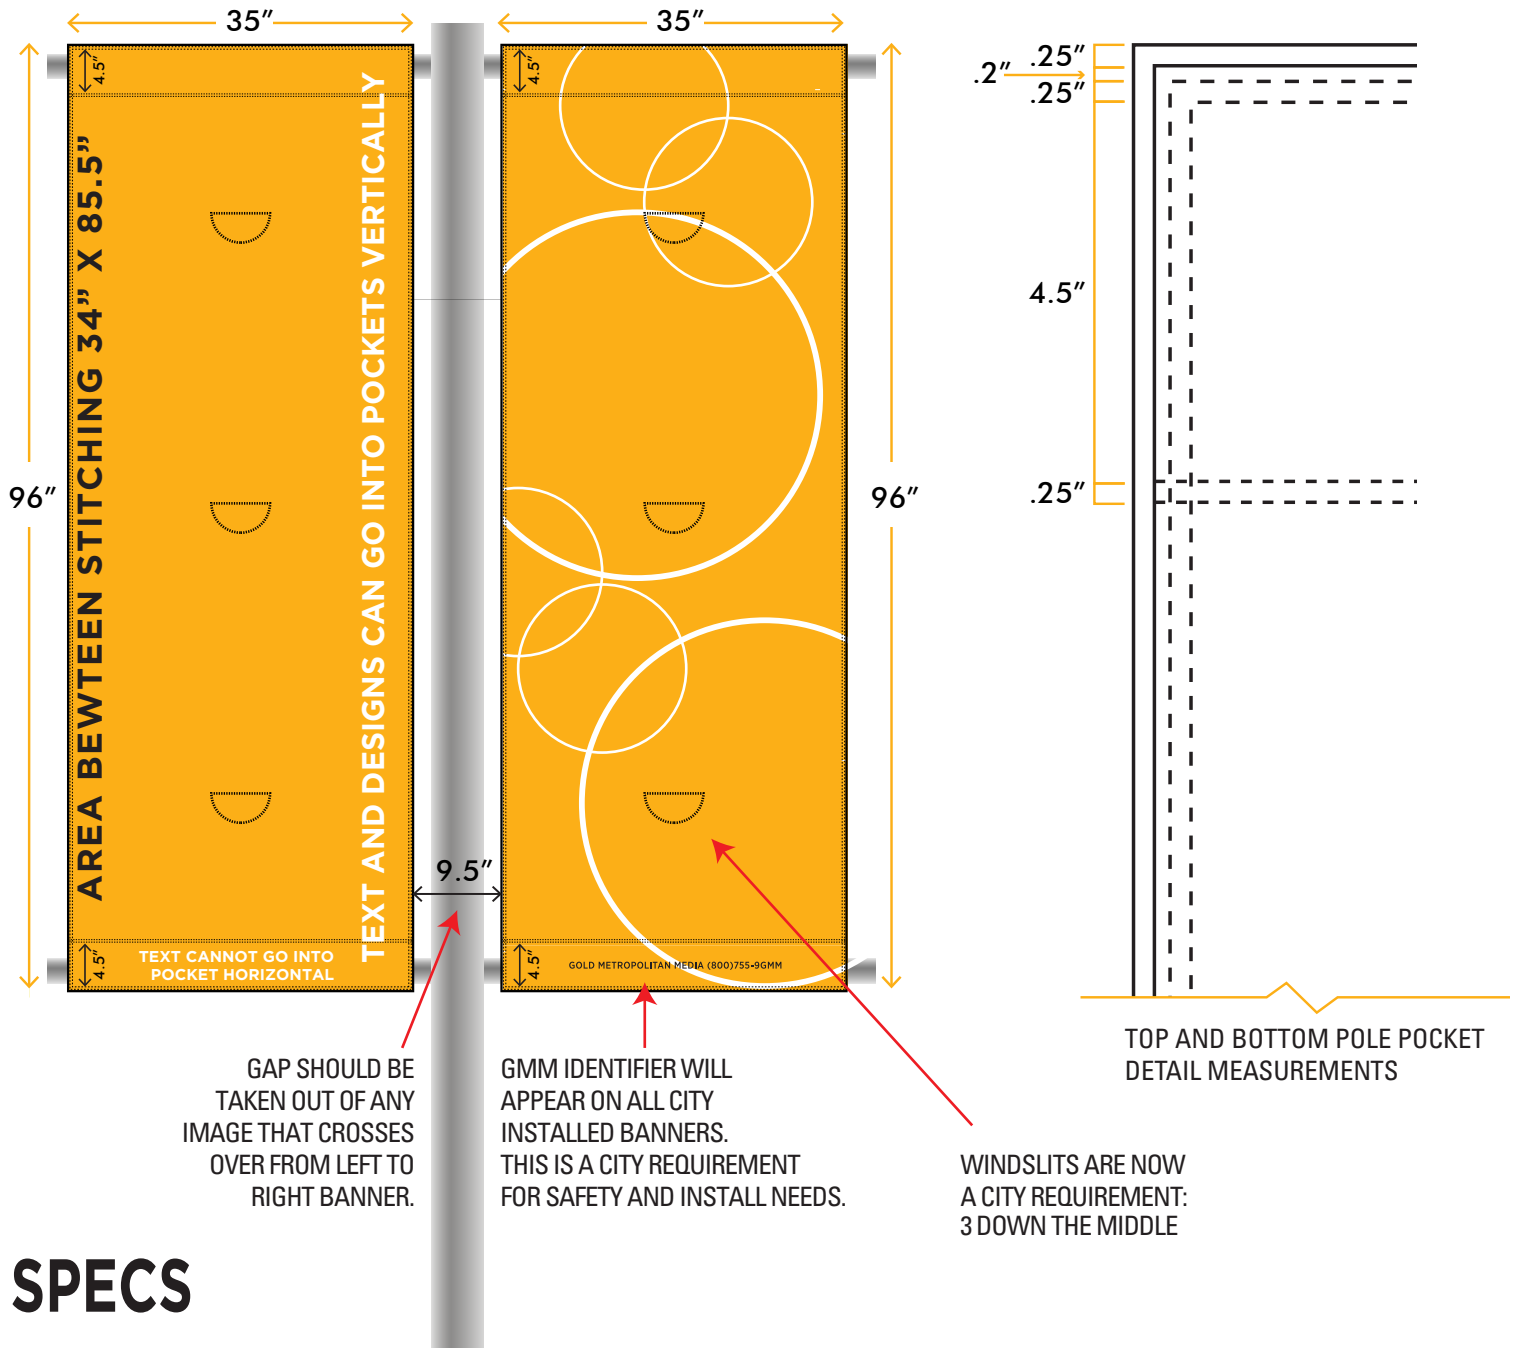

CITY LIGHT POLE BANNERS

DOUBLE POLES - 35 X 96"

(CITY OF LA)

SPECS

| | |
|---|--|
| FINISH/TRIM SIZE | 35" x 96" |
| BLEED SIZE | 35.5" x 96.5" [1/4" on all sides] (Please provide files with bleed) |
| AREA BETWEEN POCKETS | 34" x 85.5" |
| | Copy, logos, and main design elements are recommended for live area as they can be distorted by stitching and curvature of sleeves. Background art, designs, and vertical text can go into the pockets but text placed horizontally on the pockets such as logos, phone, or contact info is not allowed. |
| POLE POCKETS | 4.5" |
| OUTPUT | CMYK [Spot colors on request] |
| INDESIGN AND ILLUSTRATOR TEMPLATES AVAILABLE UPON REQUEST | |