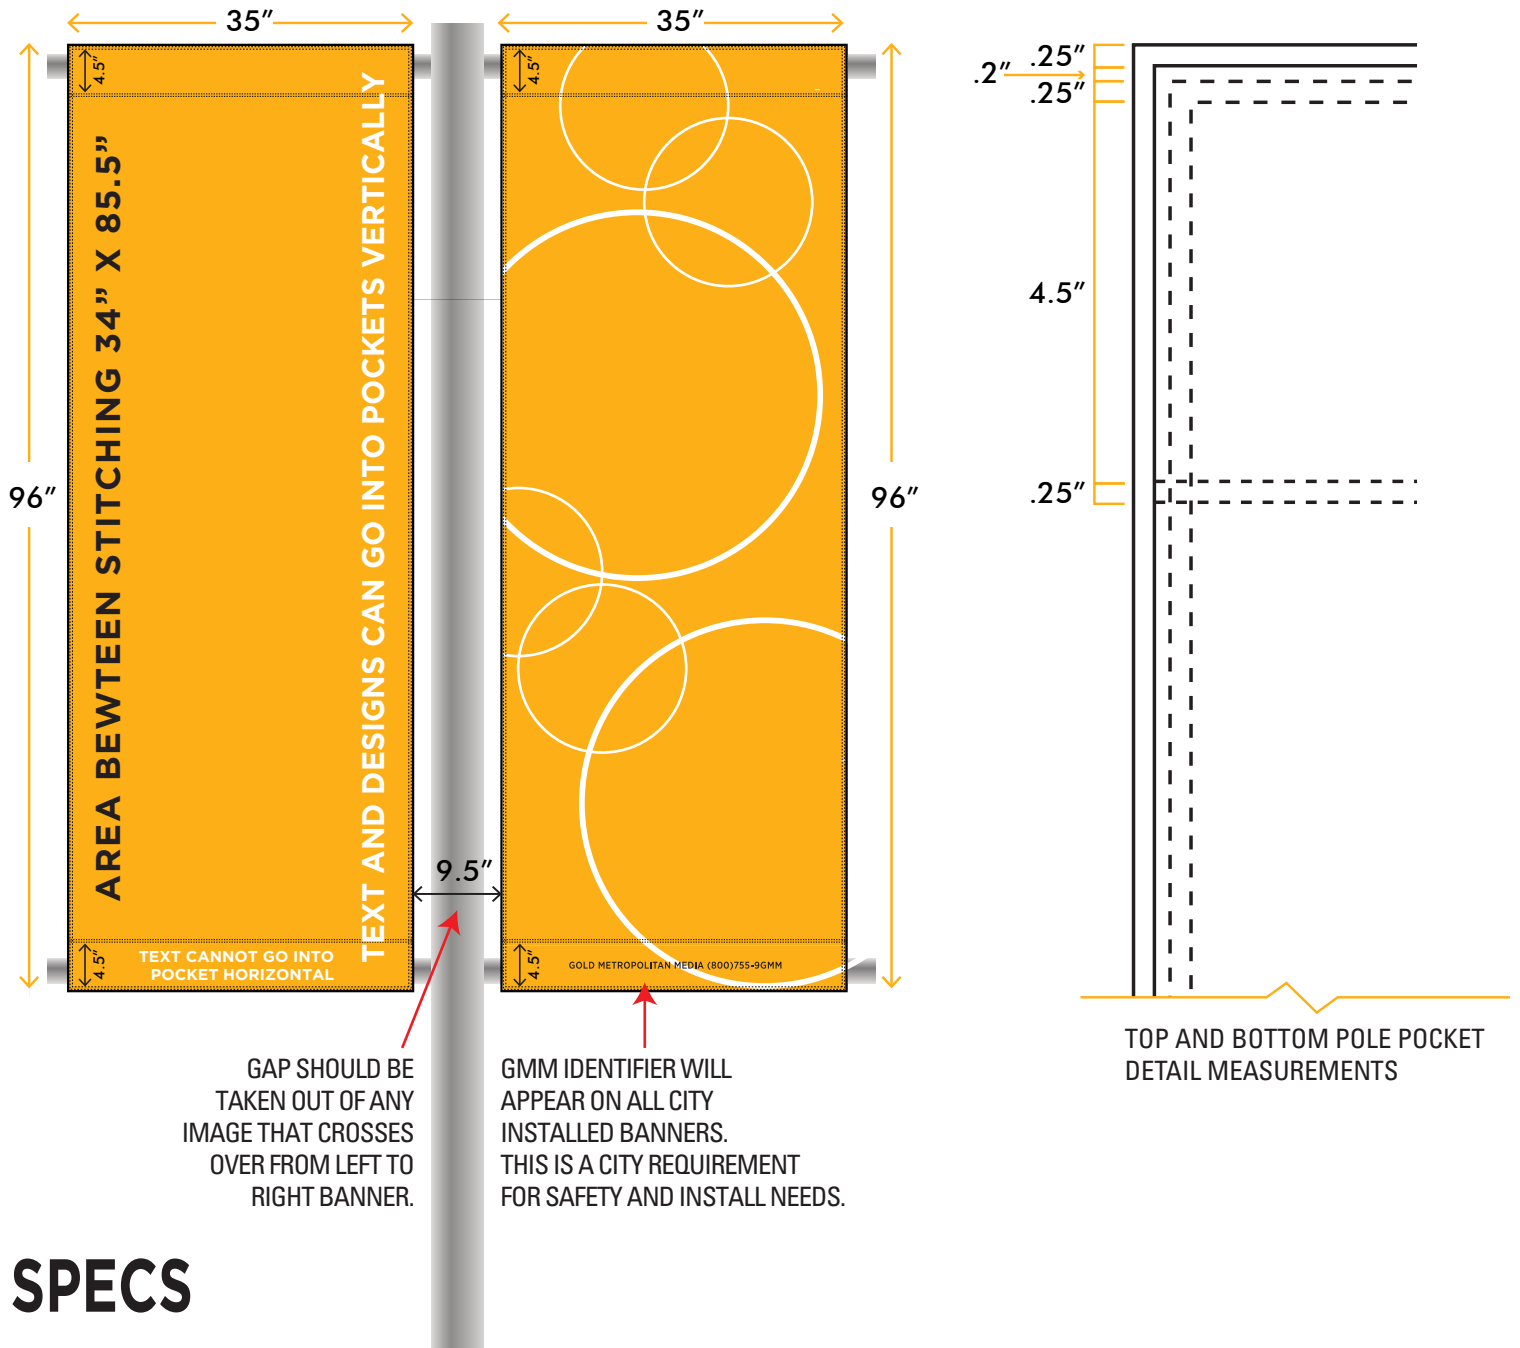

CITY LIGHT POLE BANNERS

DOUBLE POLES - 35 X 96"

(CITY OF LA)

SPECS

FINISH/TRIM SIZE	35" x 96"
BLEED SIZE	35.5" x 96.5" [1/4" on all sides] (Please provide files with bleed)
AREA BETWEEN POCKETS	34" x 85.5"
	Copy, logos, and main design elements are recommended for live area as they can be distorted by stitching and curvature of sleeves. Background art, designs, and vertical text can go into the pockets but text placed horizontally on the pockets such as logos, phone, or contact info is not allowed.
POLE POCKETS	4.5"
OUTPUT	CMYK [Spot colors on request]
INDESIGN AND ILLUSTRATOR TEMPLATES AVAILABLE UPON REQUEST	