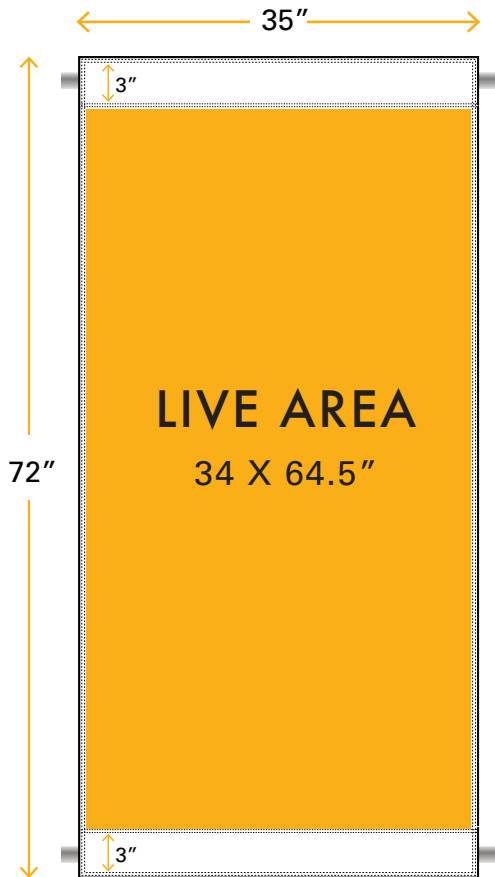

CITY LIGHT POLE BANNERS

SINGLE POLE - 35 X 72", 3" POLE POCKETS

TOP & BOTTOM POLE POCKETS
DETAIL MEASUREMENTS

SPECS

FINISH/TRIM SIZE

35" x 72"

BLEED SIZE

35.5" x 72.5" [1/4" on all sides]

LIVE AREA

34" x 64.5"

Copy, logos, and main design elements are recommended for live area as they can be distorted by stitching and curvature of sleeves.

POLE POCKETS

3 or 4.5"

OUTPUT

CMYK [Spot colors on request]