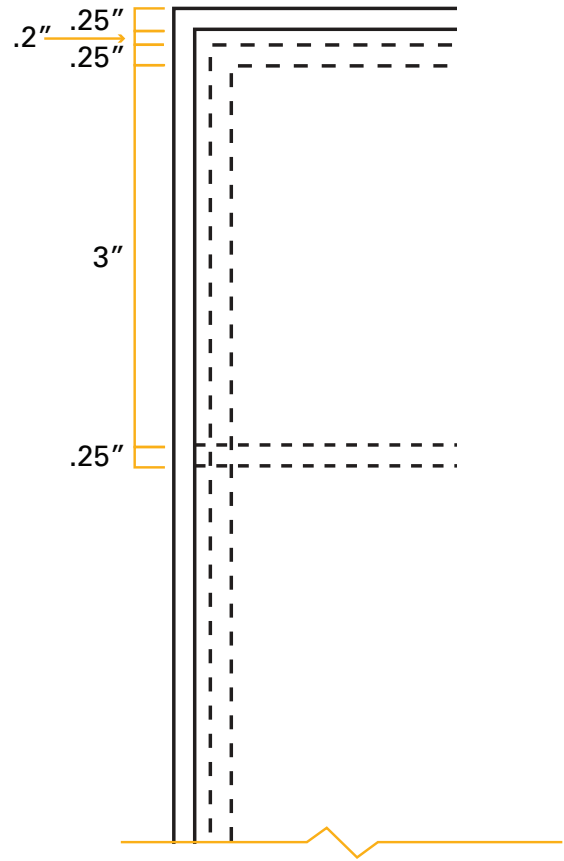

CITY LIGHT POLE BANNERS

SINGLE POLE - 35 X 72", 3" POLE POCKETS

TOP & BOTTOM POLE POCKETS
DETAIL MEASUREMENTS

SPECS

FINISH/TRIM SIZE

35" x 72"

BLEED SIZE

35.5" x 72.5" [1/4" on all sides]

LIVE AREA

34" x 64.5"

Copy, logos, and main design elements are recommended for live area as they can be distorted by stitching and curvature of sleeves.

POLE POCKETS

3 or 4.5"

OUTPUT

CMYK [Spot colors on request]