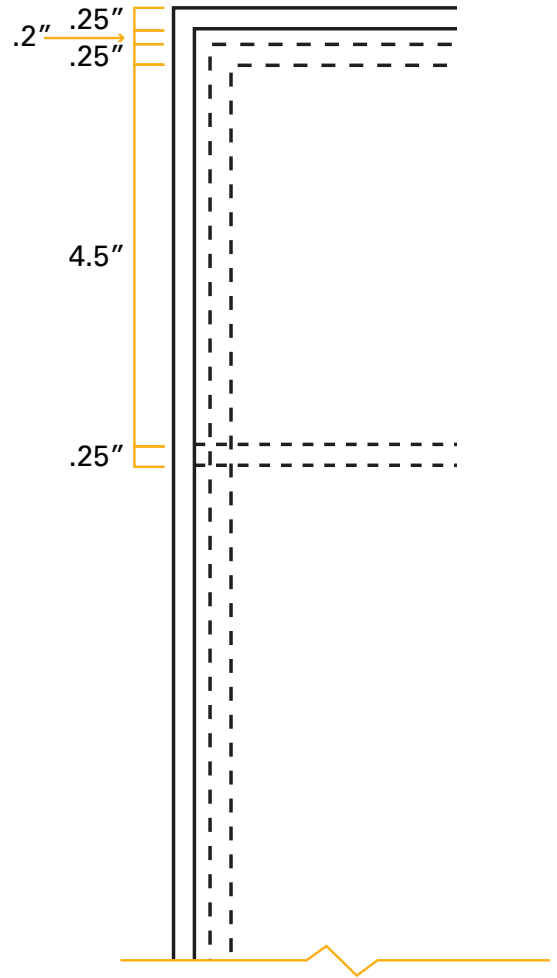

CITY LIGHT POLE BANNERS

DOUBLE POLES - 35 X 96"

TOP & BOTTOM POLE POCKETS
DETAIL MEASUREMENTS

SPECS

FINISH/TRIM SIZE
BLEED SIZE
LIVE AREA

35" x 96"
35.5" x 96.5" [1/4" on all sides]
34" x 85.5"

Copy, logos, and main design elements are recommended for live area as they can be distorted by stitching and curvature of sleeves.

POLE POCKETS
OUTPUT

4.5"
CMYK [Spot colors on request]