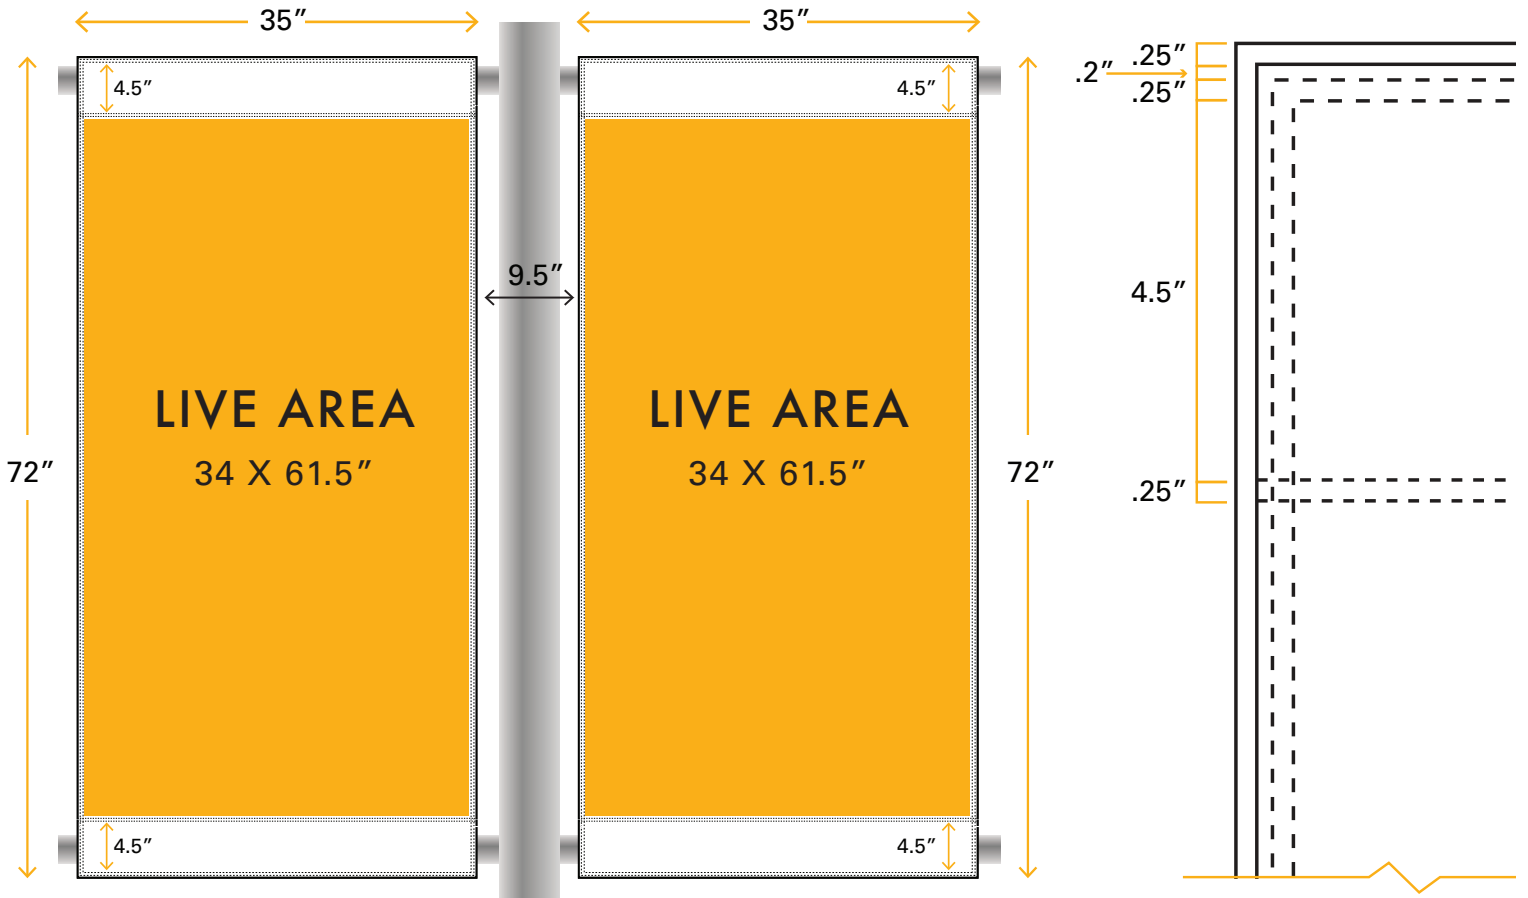

CITY LIGHT POLE BANNERS

DOUBLE POLES - 35 X 72", 4.5" POLE POCKETS

TOP & BOTTOM POLE POCKETS
DETAIL MEASUREMENTS

SPECS

FINISH/TRIM SIZE	35" x 72"
BLEED SIZE	35.5" x 72.5" [1/4" on all sides]
LIVE AREA	34" x 61.5" <i>Copy, logos, and main design elements are recommended for live area as they can be distorted by stitching and curvature of sleeves.</i>
POLE POCKETS	3" OR 4.5"
OUTPUT	CMYK [Spot colors on request]